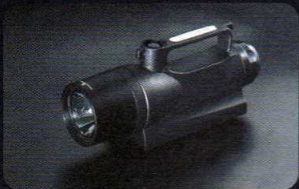

POLARION

Advanced Design / Portable HID Searchlights

THE POWER OF THE SUN IN YOUR HAND

HID Portable Searchlight SD7

Main special feature

- High illumination XENON Metal lamp
- High sensitive Reflector
- High / Low Dual Power
- Light weight and slim design
- Max 1.2km illumination distance
- LED battery indicator
- Desktop charging system

PS-NP1