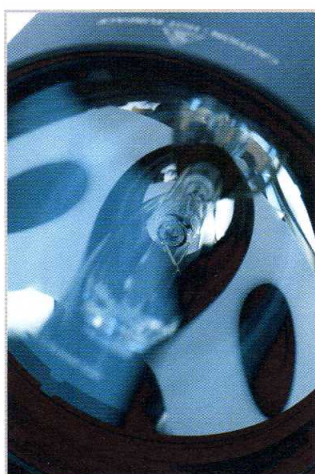

POLARION

Advanced Design / Portable HID Searchlights

THE POWER OF THE SUN IN YOUR HAND

HID Portable Searchlight SD7

SD7

Main special feature

- High illumination XENON Metal lamp
- High sensitive Reflector
- High / Low Dual Power
- Light weight and slim design
- Max 1.2km illumination distance
- LED battery indicator
- Desktop charging system

Specifications

Item	Specification	Description
Main	Model	SD7
	Lamp Type	Xenon HID Lamp
	Lamp Power	High / Low Dual Output
	Max. Luminous Flux	3400lm / 2500lm
	Lamp Life	Up to 2500Hrs
	Color Temperature	4300K
	Illumination Distance	1.2~1.0km
	Input Voltage	DC 16.8V
	Operational Current	3.5A
	Weight (included battery)	1.2kg
Dimensions (mm)	264(W) x 91(H) x 125(L)	
Battery	Battery Type	Li-ion Rechargeable Battery
	Battery Capacity	DC 14.4V 2200mAh
	Run Time	30min / 60min
Charger	Input Voltage	AC 100 ~ 220V / 50~60Hz
	Charging Voltage	DC 19V / 1.57A
	Charging Time	2hr 30min